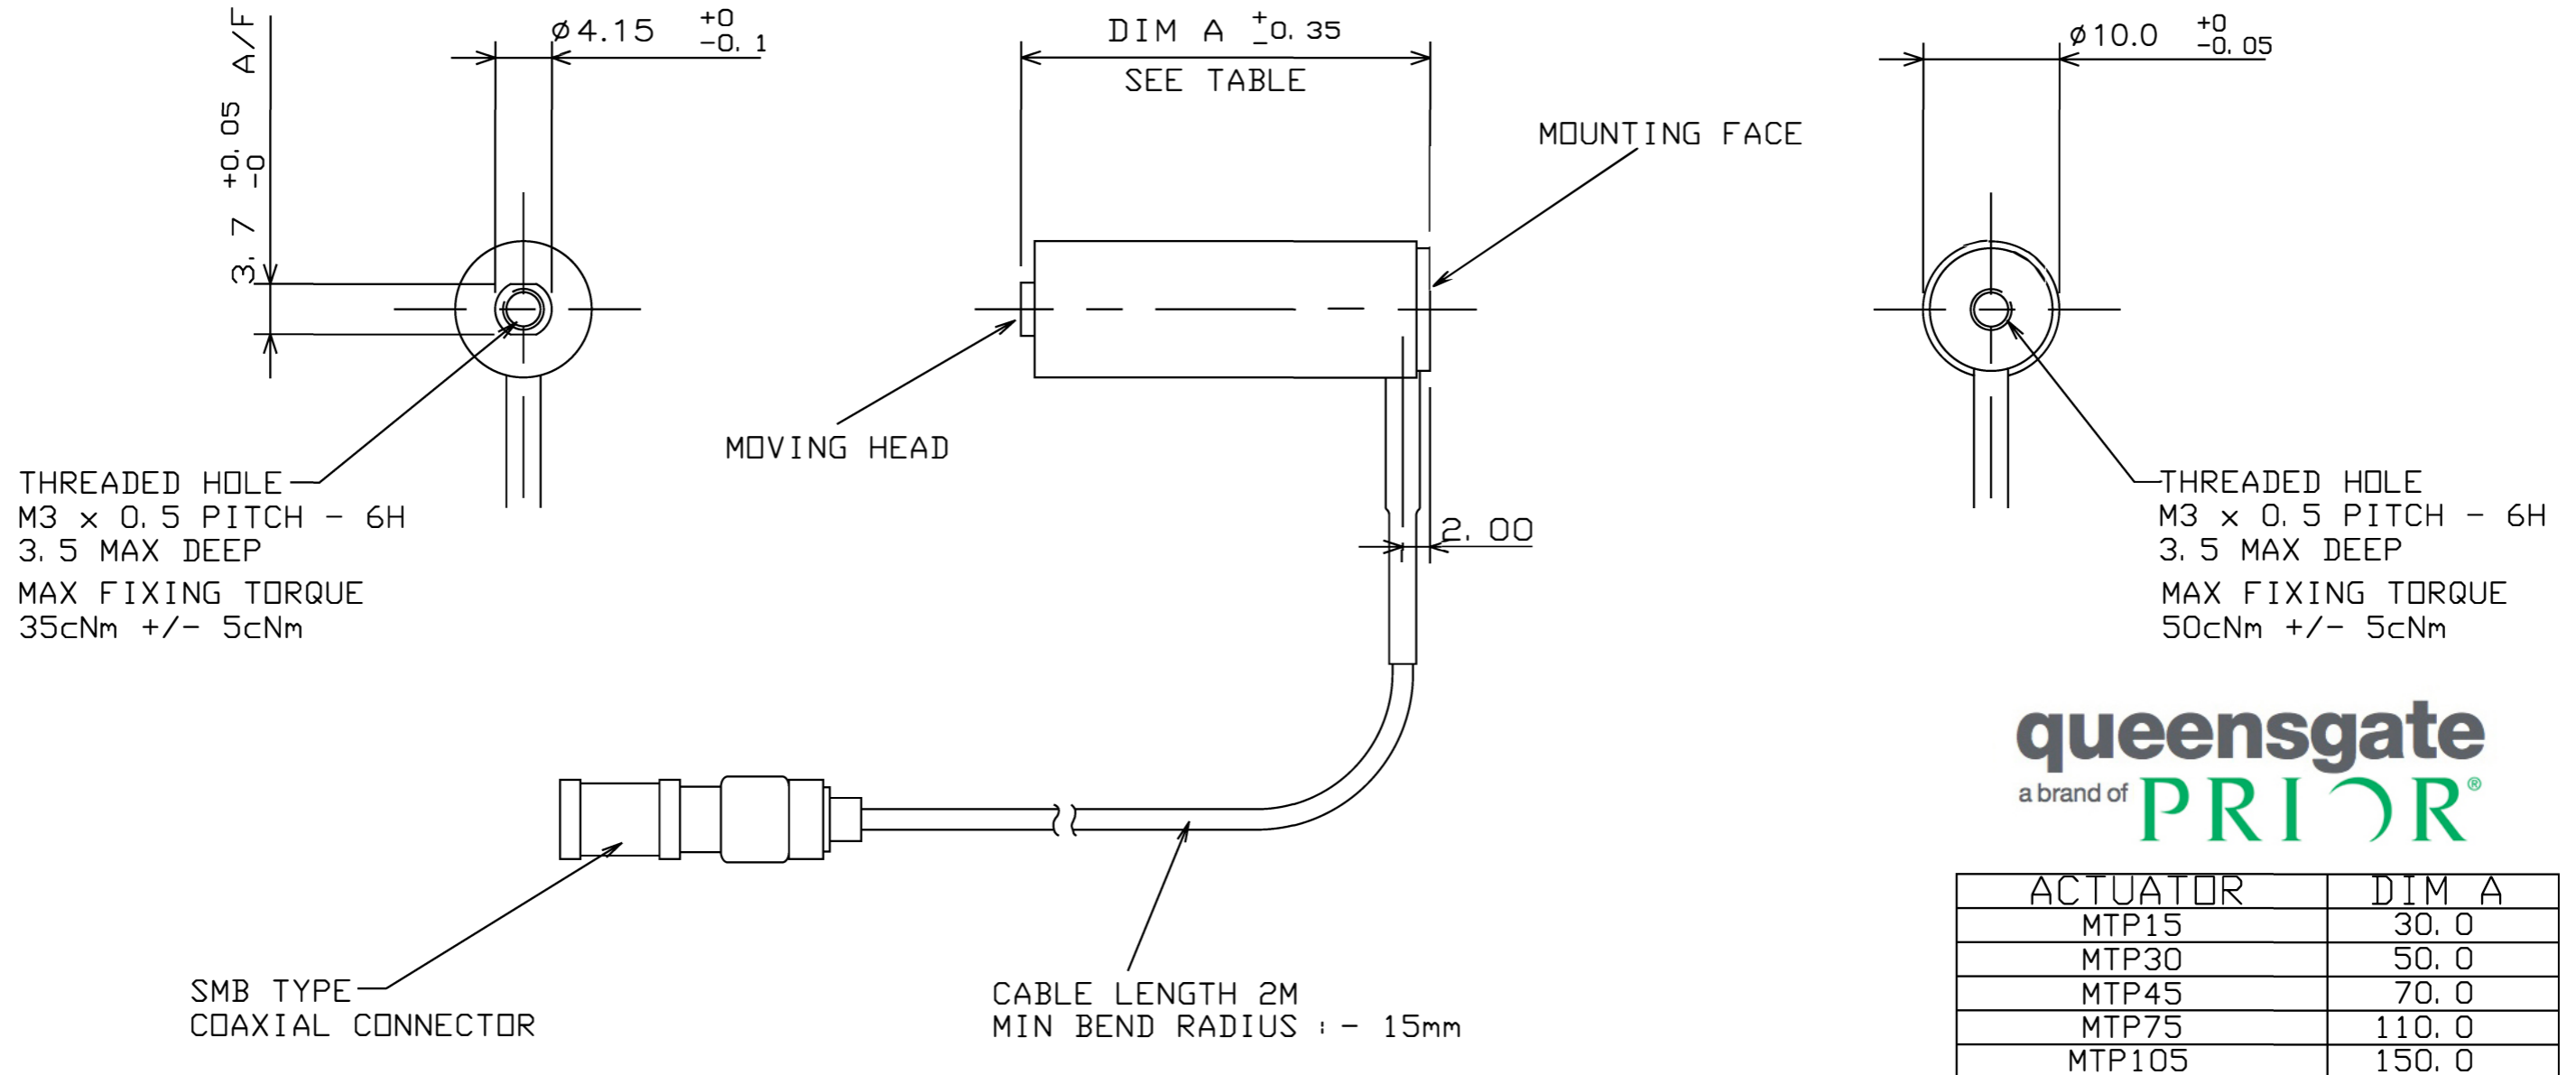

USED ON

DO NOT SCALE

IF IN DOUBT ASK

PART MUST BE FREE FROM BURRS

DRG. NO.
DLA-0030-I

queensgate
a brand of **PRIOR**

ACTUATOR	DIM A
MTP15	30.0
MTP30	50.0
MTP45	70.0
MTP75	110.0
MTP105	150.0

WARNING: ENSURE ACTUATOR IS PROPERLY GROUNDED PRIOR TO OPERATION!

© COPYRIGHT 1998-2004
QUEENSGATE INST. LTD.

PRIOR SCIENTIFIC - QUEENSGATE

ALL DIMENSIONS IN MM

MATERIAL

TITLE

MTP ACTUATORS
INSTALLATION

TOLERANCES
UNLESS OTHERWISE STATED

FINISH

SCALE 2-1

DRG. SIZE A3

ISSUE 3

1 DECIMAL PLACE ± 0.25
 2 DECIMAL PLACES ± 0.15
 TRUE POSITIONAL ZONE DIA. 0.1
 ANGULAR (DEGREES) ± 0.5

DRAWING NUMBER
DLA-0030-I

SHEET OF
1
1

ISSUE	ECR No	DESN	DRAWN	CHKD.	REA	APP'D	DATE
3	QU-007594-EC	G. J.	J. A.	J. C.		B. R.	18/06/15
2	ECR-0042-R	G. J.	G. J.	JR	GMJ	JR	26/01/04
1		G. J.	G. J.	GMJ	PMR	MJM	2/6/98